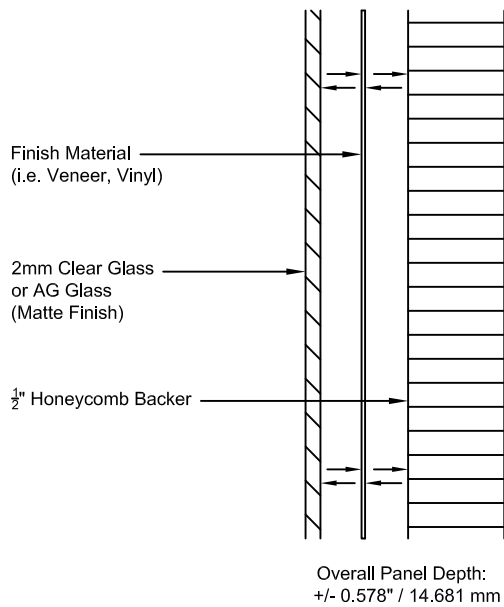

ELEVECTURE WALL PANEL
MOUNTING DIAGRAM

ELEVECTURE WALL PANEL
SECTION DIAGRAM

WALL PANEL DIAGRAM & MOUNTING DETAIL

ELEVECTURE

740 BROADWAY
NEW YORK, NY 10003
sales@eleverture.com
www.eleverture.com

DRAWING TITLE